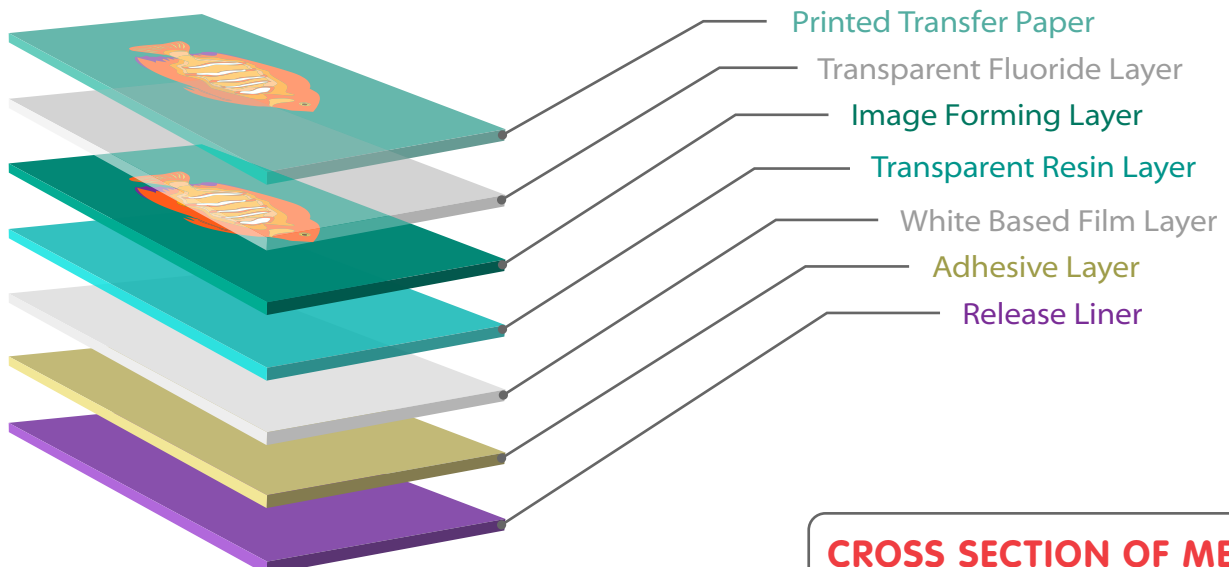

## CONFORMABLE FILM

- \*Elastic and conforms to curved surfaces
- \* Ultra fine printing quality with high density
- \* Long outdoor durability (3 -5 years)
- \* Easy application (pre-coated adhesive)

Like other kinds of HDTE printing media, the printing images can be digitally processed via computer, which makes designing and printing size easy and versatile.

In addition to ultra fine printing properties, and long outdoor durability, which is indicative of all of the HDTE series printing substrates, **Conformable Film** possesses the additional property of elasticity. The property enables the substrate to be used to wrap automobiles, including buses and free marking, applications which require their substrate to be able to conform to the various curved surfaces. When it comes to store displays, having curved or corrugated surfaces and corners is also made possible.

## RECOMMENDED APPLICATIONS

Wrapping automobiles for advertisement purposes, Decoration of trucks on side wall, Guide sign boards / bulletin boards, Outdoor & Indoor billboards, and virtually anything else with a non-flat surface.