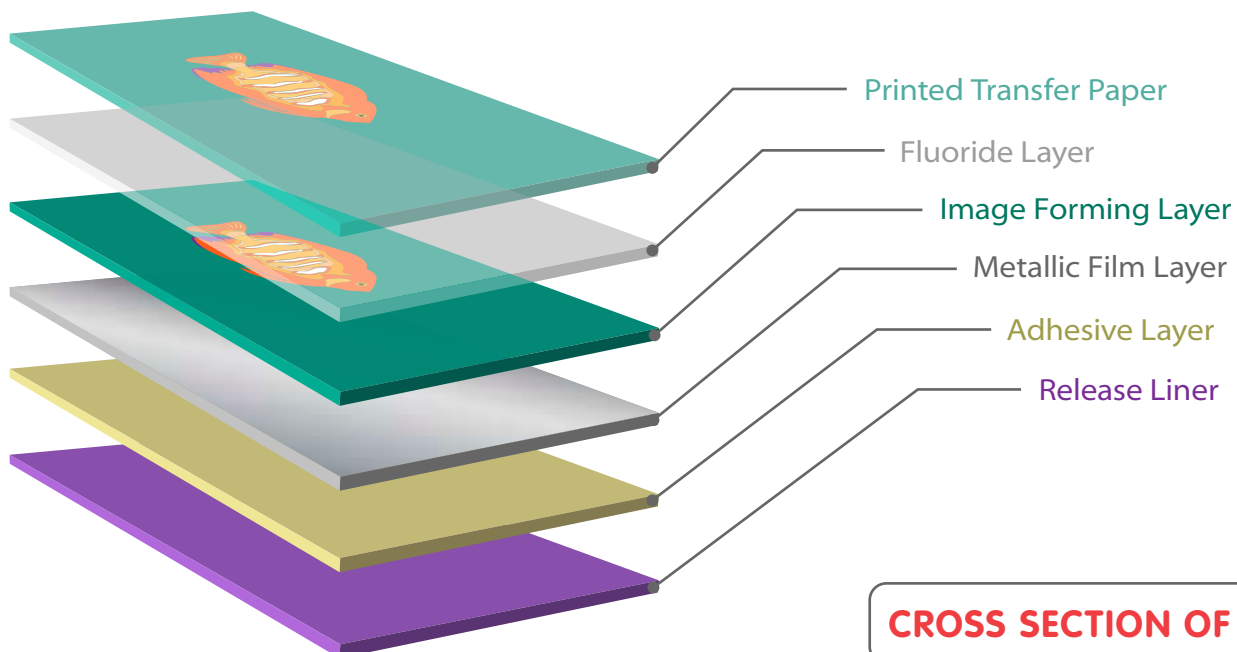

MONSTER ROUTE
981 INDUSTRIAL ROAD, SUITE C
SAN CARLOS, CA 94070
TEL 650.591.1228
MONSTERROUTE.COM

METALLIC CHROME FOIL

- * Metallic feeling like genuine metals
- * Ultra fine printing quality, which is equivalent to silver halide prints
- * Long outdoor durability (3 -5 years)
- * overlay lamination after printing is not required

Like other kinds of HDTE printing media, the printing images can be digitally processed via computer, which makes designing and printing size easy and versatile.

With the assistance of heat, dye sublimation type dyestuff goes through the top fluoride resin layer and fixes in the image forming layer. The media exhibits the feeling of genuine metal.

The media also exhibits high resistance to sun, water, chemicals, contamination and scratching, which cannot be achieved by any other similar media.

EXAMPLE OF MEDIA

RECOMMENDED APPLICATIONS

Illuminated signboards for both indoor and outdoor use, Interior decoration, Window display, Restaurant menu panels, Outdoor billboards, Guide signboards, Bulletin boards, etc.