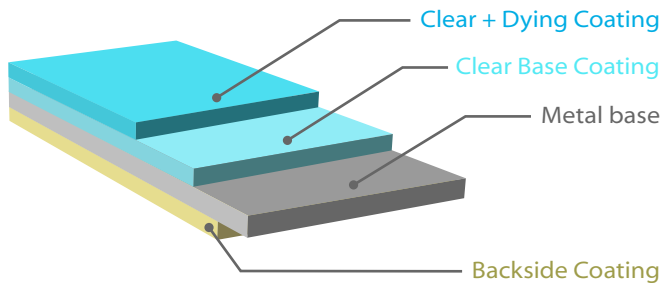

MONSTER ROUTE
 981 INDUSTRIAL ROAD, SUITE C
 SAN CARLOS, CA 94070
 TEL 650.591.1228
 MONSTERROUTE.COM

STAINLESS STEEL F - MATTE

CHARACTERISTICS

- * Great solution for flooring
- * Non-slip finish with glass flake coating
- * Image is protected from weather, UV and dirt
- * Good for Flooring, Signs displays, Elevator doors, Information boards, Household equipment, etc.

STORE FLOORING

weather, water and chemical resistant for over 3 years (outdoor)

MODEL	MATERIAL	COLOR	W	L	T
1SFT1	SUS304	SUS	1,000mm	2,000mm	1mm
			39.37"	78.74"	0.039"

WHITE STEEL

CHARACTERISTICS

- * Lightweight and easy to handle
- * Combination of dye inks and white base creates a beautiful, bright appearance
- * Image is protected from weather, UV and dirt
- * Good for Signs and displays, Information boards, Name plates, Interiors, etc.

WHITEBOARD

weather, water and chemical resistant for over 3 years (outdoor)

MODEL	MATERIAL	COLOR	W	L	T
1ZGK5	Galvanized Steel	White	1,219mm	2,438mm	0.5mm
			48"	96"	0.019"