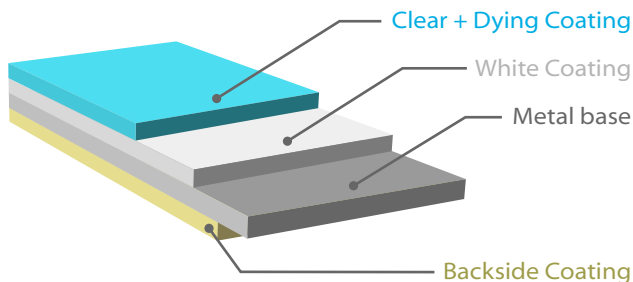

MONSTER ROUTE
 981 INDUSTRIAL ROAD, SUITE C
 SAN CARLOS, CA 94070
 TEL 650.591.1228
 MONSTERROUTE.COM

STAINLESS STEEL F - MATTE

CHARACTERISTICS

- * Great solution for flooring
- * Non-slip finish with glass flake coating
- * Image is protected from weather, UV and dirt
- * Good for Flooring, Signs displays, Elevator doors, Information boards, Household equipment, etc.

STORE FLOORING

weather, water and chemical resistant for over 3 years (outdoor)

MODEL	MATERIAL	COLOR	W	L	T
1SFT1	SUS304	SUS	1,000mm	2,000mm	1mm
			39.37"	78.74"	0.039"

WHITE STEEL

CHARACTERISTICS

- * Lightweight and easy to handle
- * Combination of dye inks and white base creates a beautiful, bright appearance
- * Image is protected from weather, UV and dirt
- * Good for Signs and displays, Information boards, Name plates, Interiors, etc.

WHITEBOARD

weather, water and chemical resistant for over 3 years (outdoor)

MODEL	MATERIAL	COLOR	W	L	T
1ZGK5	Galvanized Steel	White	1,219mm	2,438mm	0.5mm
			48"	96"	0.019"