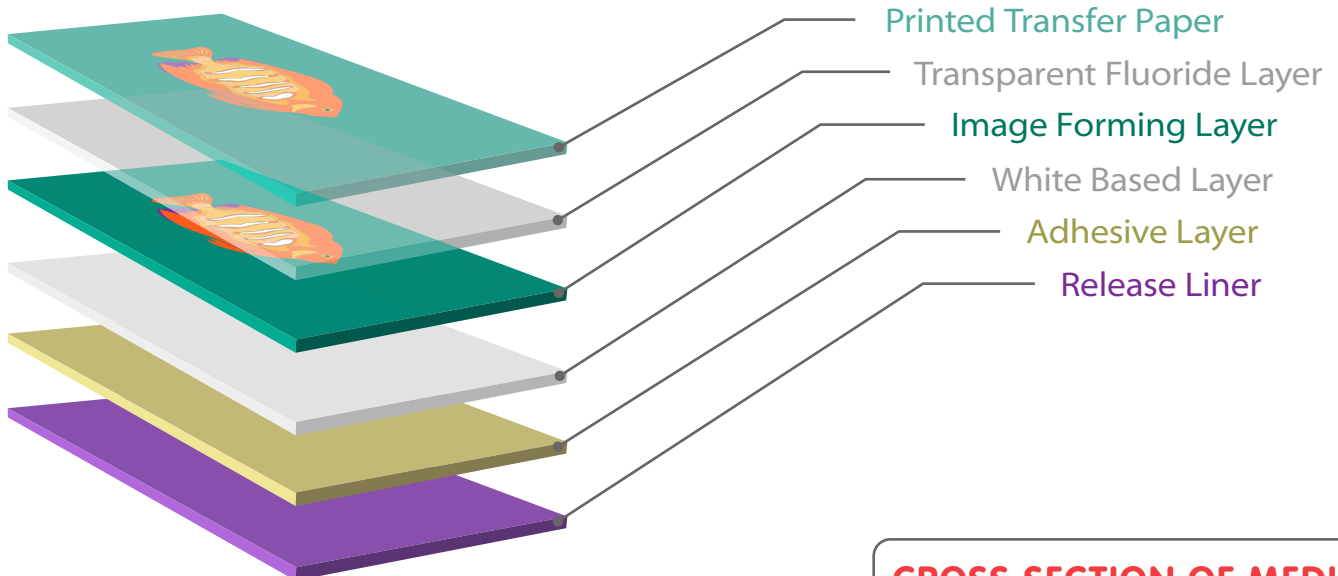

CROSS SECTION OF MEDIA